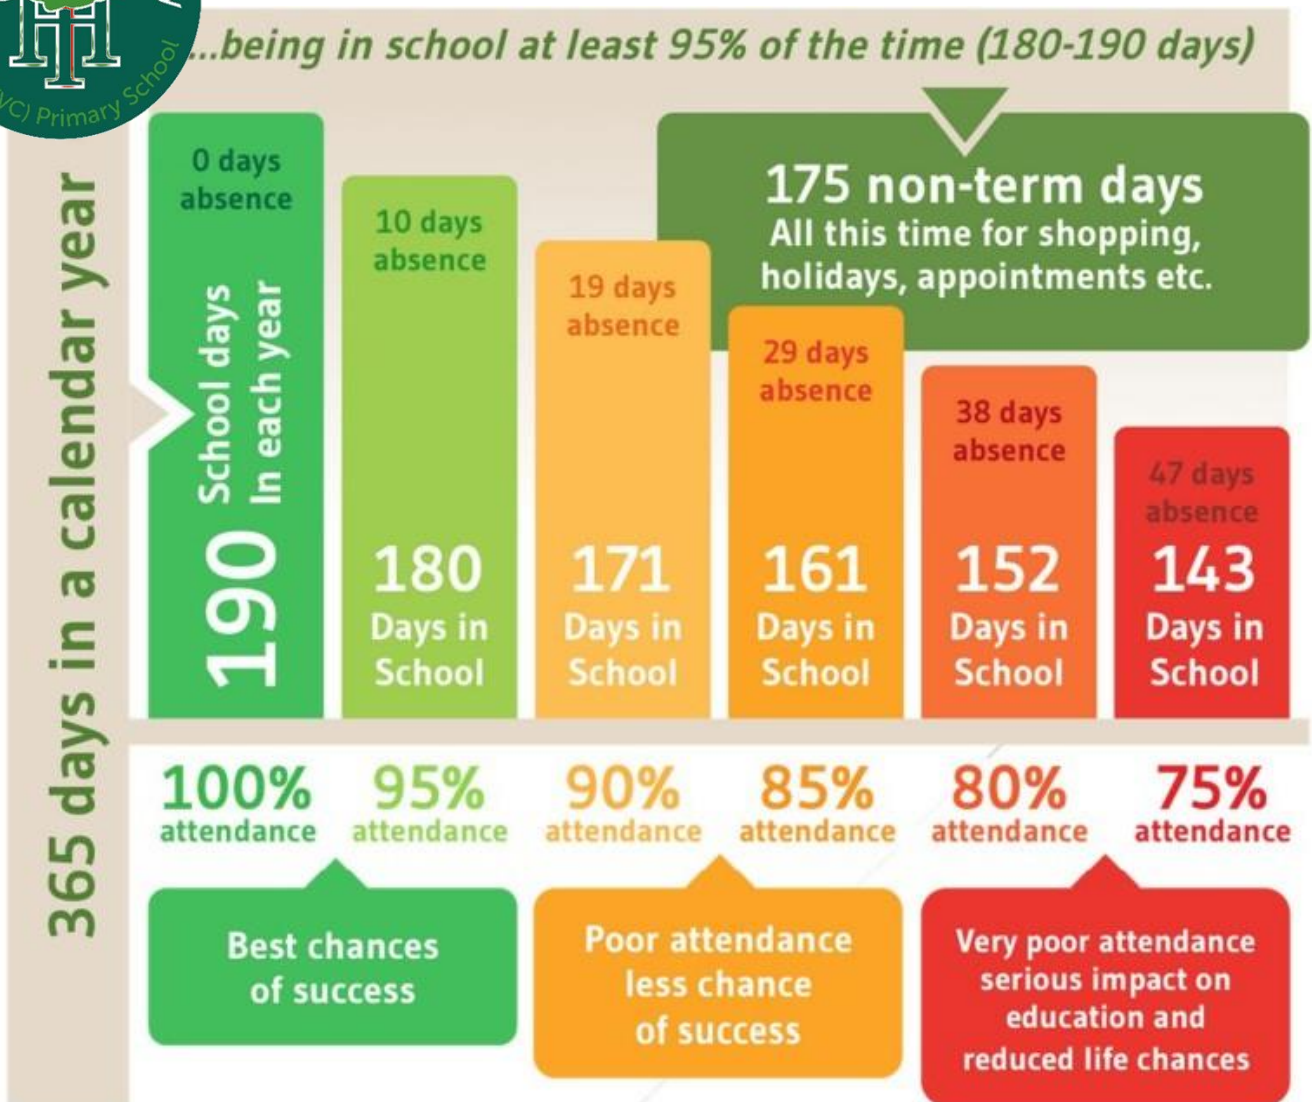

Attendance Matters

Good attendance at Matlock Bath Holy Trinity CofE Primary School means...

...being in school at least 95% of the time (180-190 days)

DID YOU KNOW? A two week holiday in term time means that the highest attendance you can achieve is 94.7%